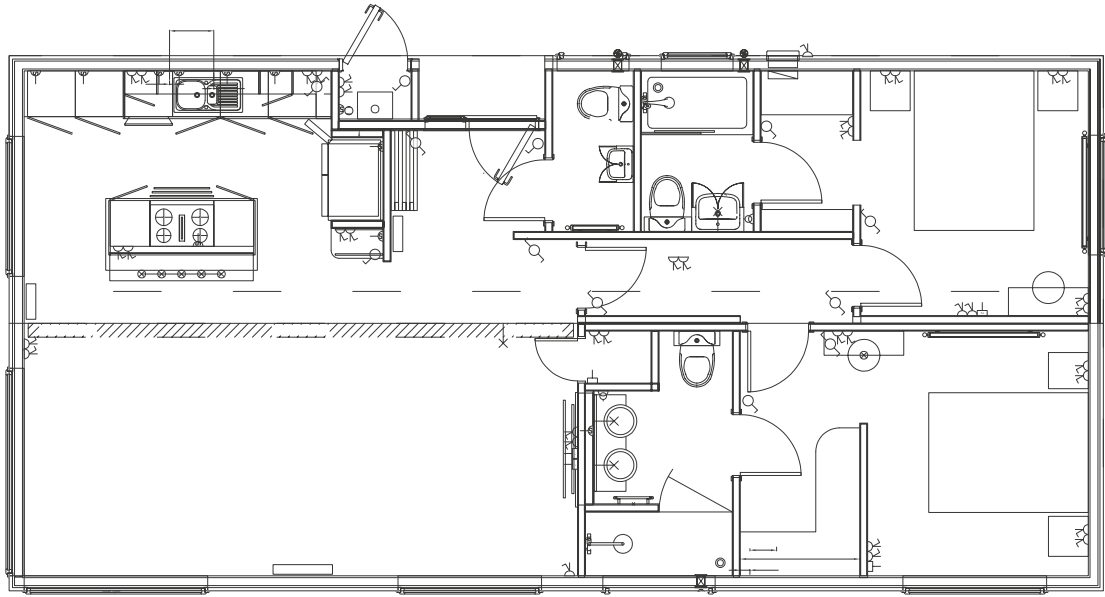

RACECOURSE
MARINA & LODGES
WINDSOR

AVAILABLE FOR IMMEDIATE OCCUPANCY

THE HENLEY LODGE - Plot 32

 2 bed  2 bath  92 sq m

£470,000

PHONE: +44 (0) 1753 910750

WEB: www.racecoursemarina.com

EMAIL: info@racecoursemarina.com

HENLEY LODGE FLOOR PLAN

 92 sq m

LUX APPLIANCES
stylish and functional

FAST WI-FI
providing wireless control

DECKED TERRACE
complete with balustrade

PARKING PLACES
for up to two vehicles

DOUBLE GLAZED
for your comfort